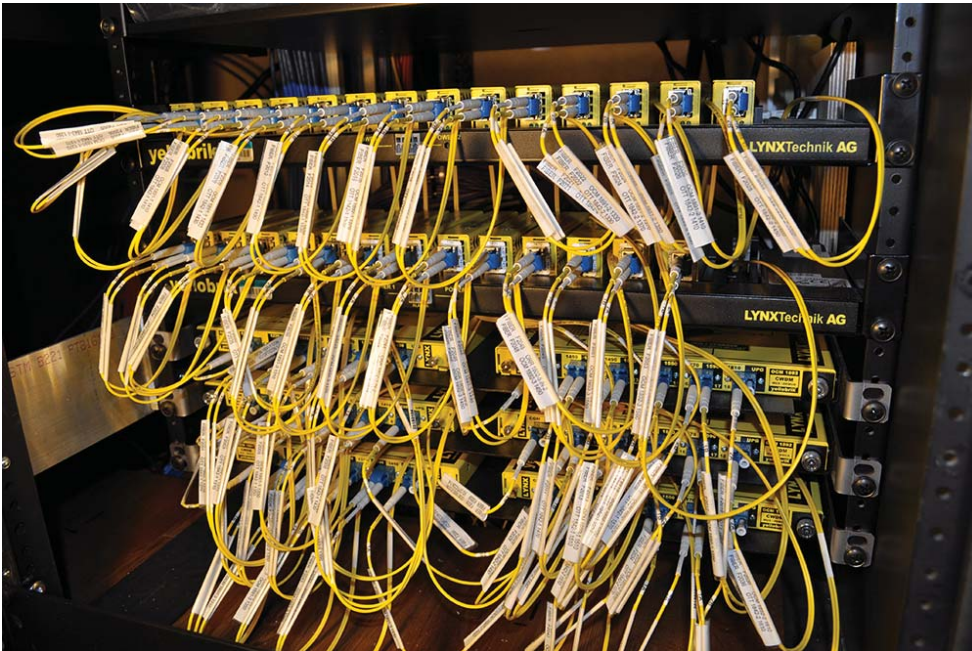

Mobile TV Group is Using Two Large LYNX Technik yellobrik Systems for its critical CWDM Outside Broadcast Fiber Needs

MTVG is utilizing yellobrik CWDM SDI to fiber converters, fiber to SDI receivers, as well as CWDM multiplexers to meet this challenge. The OCM 1891 yellobrik mux/demux are compact CWDM passive 9 channel optical multiplexer / demultiplexer designed to send or receive up to 9 individual signals over a single fiber link. MTVG is using this modules upgrade port to connect to the OCM 1892, which expands the capability of the modules to 18 CWDM channels. These devices are capable of multiplexing multiple signals over a single fiber and then splitting them back into individual signals when received.

The OTT 1842 CWDM SDI to fiber converters and ORR 1802 fiber to SDI receivers provide a very cost-effective CWDM fiber transmission system for up to 18 signals in a single fiber link. All yellobrik fiber solutions are designed to combat the restrictions involved with the distribution of uncompressed broadcast quality video signals over long distances.

Rack of LYNX Technik yellobrik CWDM Fiber solutions installed in Colorado Studios 37HDX Truck

"We chose the LYNX Technik yellobrik equipment because it has the advanced capabilities that allow us to utilize an integrated fiber solution for our production truck workflow. We are extremely happy with the performance of the yellobrik solutions, and they have enabled us to move forward with a technologically advanced and compact solution at an affordable price – something we couldn't accomplish before."

*-- Philip Garvin, President, GM
Colorado Studios
Mobile TV Group*

In addition to their out-of-the-box, simple plug-and-play functionality, and multi-format support, yellobrik's are the perfect choice where space is of concern. With easy configuration and setup, the MTVG team is able to focus on the key elements of event production with peace of mind about the yellobrik's performance and fiber connectivity.

Mobile TV Group and Colorado Studios have designed and built a wide variety of HD outside broadcast mobile production trucks, which cover live games for a number of NBA, NHL, and Major League Baseball teams. Many of the games are broadcast on Fox Sports, Root Sports, Altitude and Comcast Sports Networks.

Headquarters
LYNX Technik AG
Brunnenweg 3
D-64331 Weiterstadt
Germany
PH: + 49 (0) 6150 1817 0
FX: + 49 (0) 6150 1817 10
info@lynx-technik.com

LYNXTechnik AG
www.lynx-technik.com