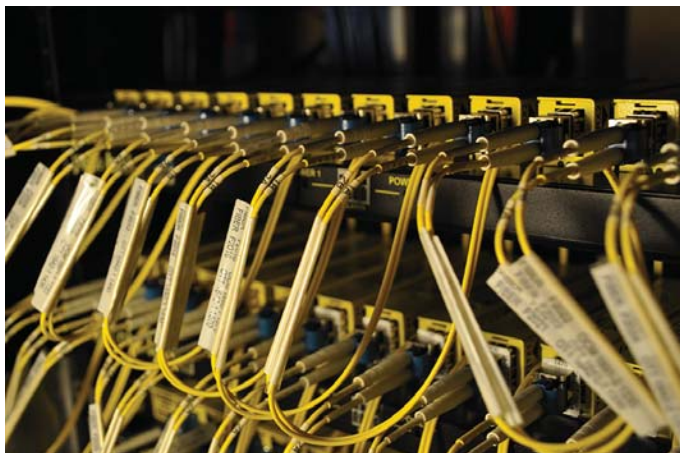

Mobile TV Group is Using Two Large LYNX Technik yellobrik Systems for its critical CWDM Outside Broadcast Fiber Needs

According to MTVG, the LYNX Technik was the only manufacturer they could find that provided the full 18 wavelengths of CWDM coverage. The yellobriks support all wavelengths from 1270nm through 1610nm, which allows MTVG to maximize the number of HD-SDI feeds they can carry per strand of fiber. In addition, yellobriks offer passive optical multiplexing, which lessens the possibility of signal transmission failure.

yellobrik CWDM Fiber solutions installed in Colorado Studios 37HDX Truck

MTVG carries 56 signal paths on the yellobrik systems: 38 signals from the main mobile unit (MU) to the companion unit (VMU), and 18 from the VMU to the MU. The companion unit is fully networked to the main unit with extensive fiber connectivity. Yellobrik carries SDI links over fiber back and forth between the dual trucks to aid in the visual display monitoring of signals, deliver and receive embedded audio, and interface with a number of other systems in the main truck. The yellobrik's are interfacing with a large variety of equipment including cameras, switchers, routers, servers, multiviewers and graphics engines.